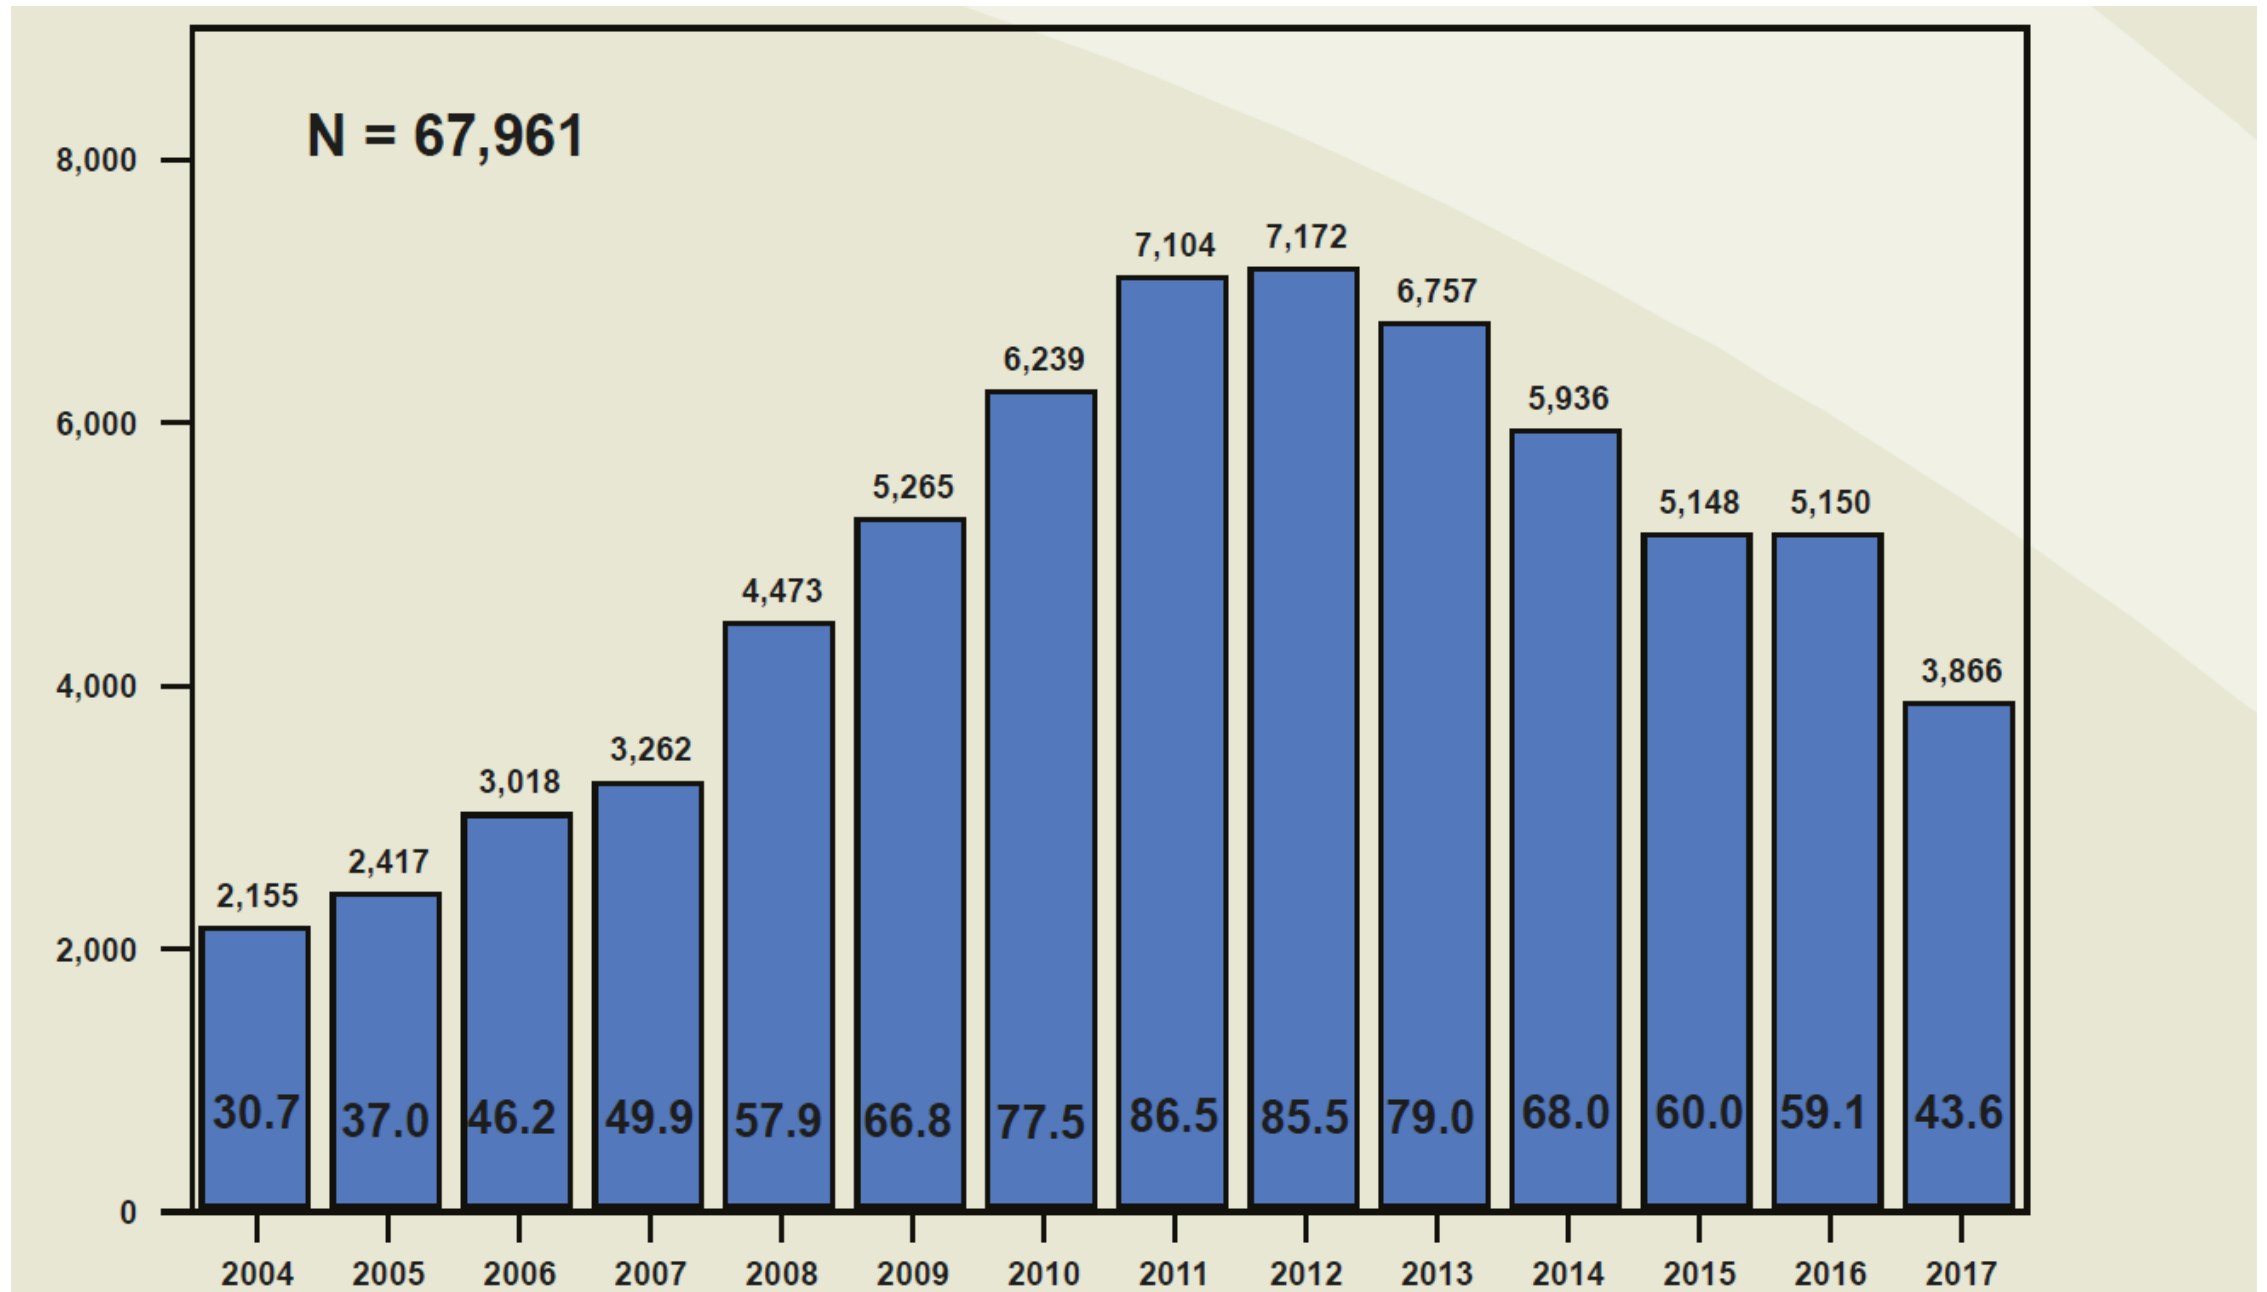

Tracking Progress