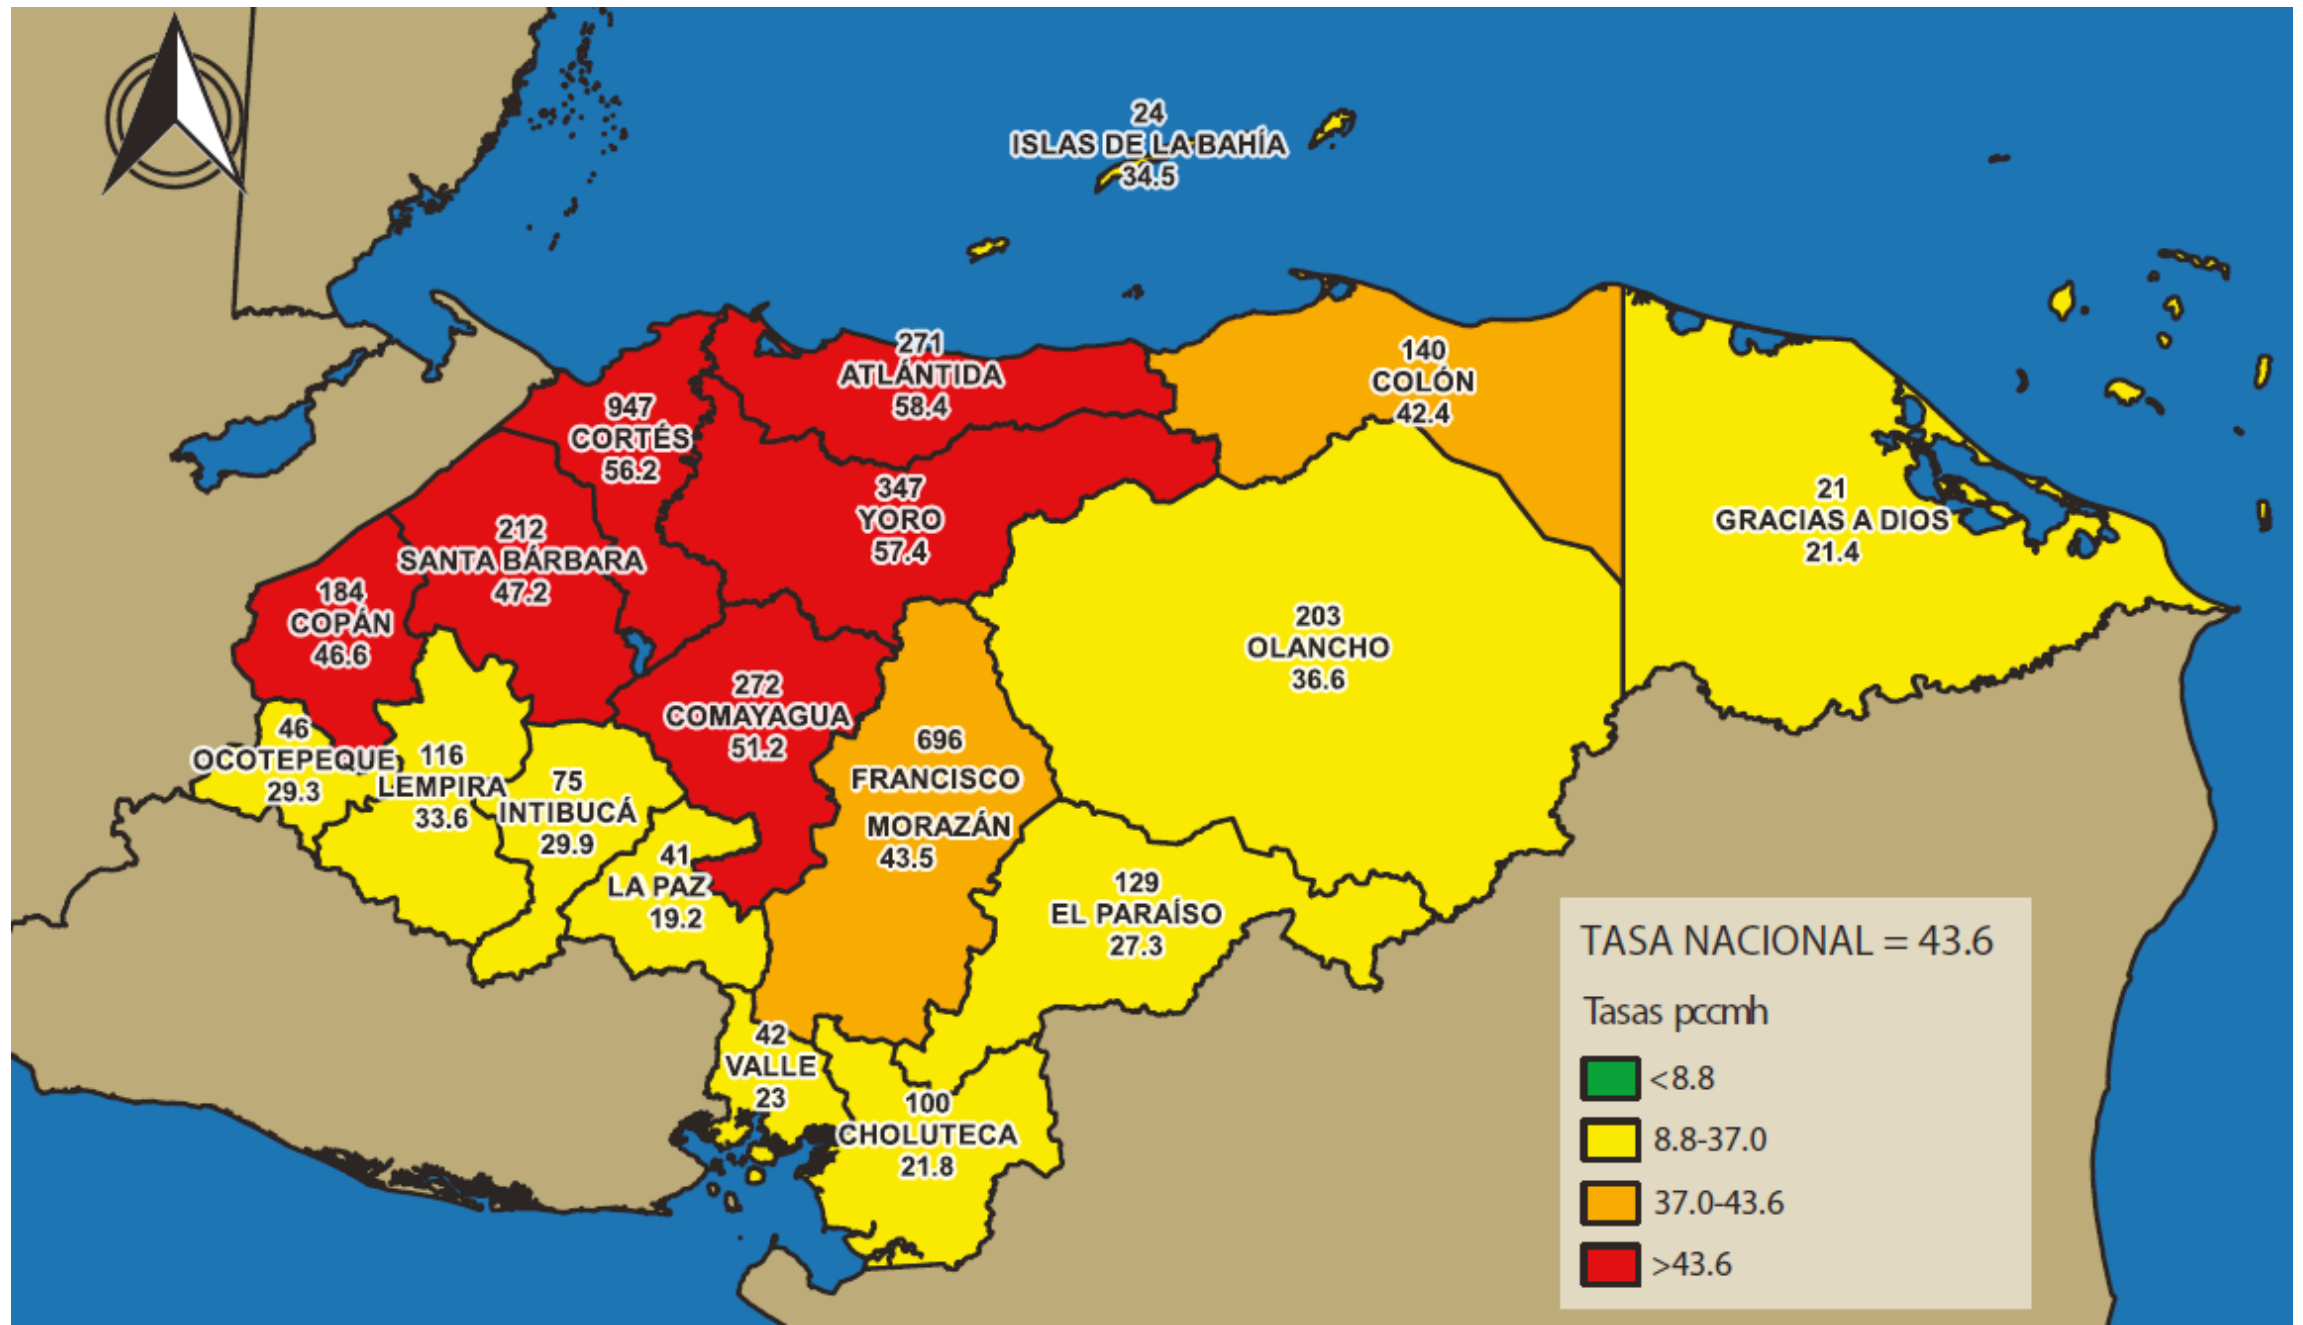

First Publication on May 2006